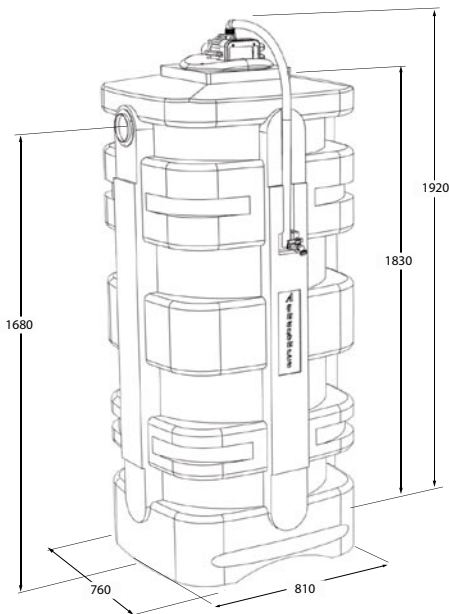

Front view
750 Litre