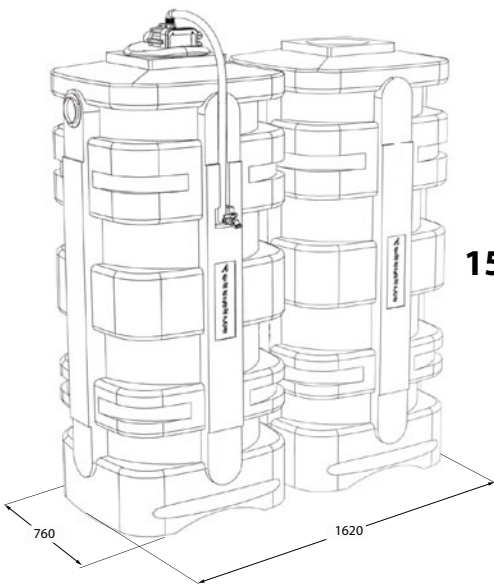

Front view
1500 Litre

Warranty Policy

2 year warranty on Aquasource Interconnect Valve.

12 month warranty on all other components.

Frequently Asked Questions

Q: Will it work with my garden sprinkler system?

A: The Modern Garden is designed for garden watering at pump pressure but can also run a sprinkler, misters, and pressure washers occasionally. They are not designed for dripper systems or any type of outlet that puts back pressure on the pump

Q: Can I fit a filtration system to the Modern Garden?

A: There are a range of Silvan H2O filters that can be fitted to the Modern Garden

Q: Will the pump continue running if there is no water in the tank?

A: No- the pump will detect if tank is empty and will not operate until the tank has a minimum level of water in the bottom.

Q: Am I entitled to rebates?

A: Please visit www.silvanh2o.com.au to obtain information on government rebates applicable in your area.

Silvan Australia Pty Ltd – Melbourne Head Office
P.O. Box 4453
Dandenong South, Vic 3164
244 – 264 Greens Road
Dandenong South, VIC 3175

Silvan Australia Pty Ltd – Brisbane
Unit 5, 25 Industrial Crescent
Willawong, QLD 4110

Silvan Australia Pty Ltd – Perth
12 Cressall Road
Balcatta, WA 6021

Silvan New Zealand
22 Sunshine Ave, Te Rapa, New Zealand
P.O. Box 10088 Te Rapa,
Hamilton 3241, New Zealand
Phone: 07 849 6030, Fax: 07 849 6070
Web: www.silvannz.co.nz

Phone: 1300 SILVAN
(1300 745 826)

Fax: 1800 SILVAN
(1800 745 826)

Email: info@silvanaust.com
Web: www.silvanh2o.com.au

For further information contact
your nearest Silvan H₂O office
or go to www.silvanh2o.com.au

Silvan H₂O

Smarter rainwater systems

A division of Silvan Australia Pty Ltd