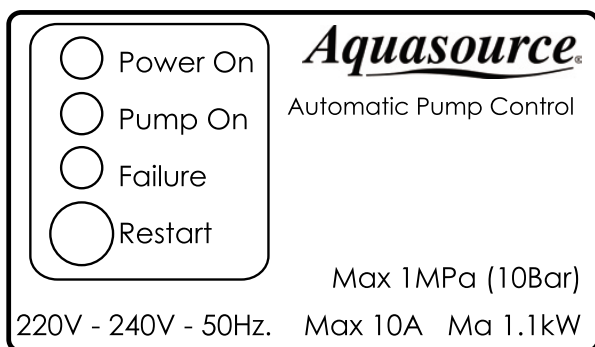

- Suitable for Silvan H₂O Pty Ltd Aquasource systems only.
- Sold as a replacement part.

Silvan Australia Pty Ltd – Melbourne Head Office
P.O. Box 4453
Dandenong South, Vic 3164
244 – 264 Greens Road
Dandenong South, VIC 3175

Silvan Australia Pty Ltd – Brisbane
Unit 5, 25 Industrial Crescent
Willawong, QLD 4110

Silvan Australia Pty Ltd – Perth
12 Cressall Road
Balcatta, WA 6021

Silvan New Zealand
22 Sunshine Ave, Te Rapa, New Zealand
P.O. Box 10088 Te Rapa,
Hamilton 3241, New Zealand
Phone: 07 849 6030, Fax: 07 849 6070
Web: www.silvannz.co.nz

Phone: 1300 SILVAN
(1300 745 826)
Fax: 1800 SILVAN
(1800 745 826)

Email: info@silvanaust.com
Web: www.silvanh2o.com.au

For further information contact
your nearest Silvan H₂O office
or go to www.silvanh2o.com.au

Silvan H₂O

Smarter rainwater systems

A division of Silvan Australia Pty Ltd